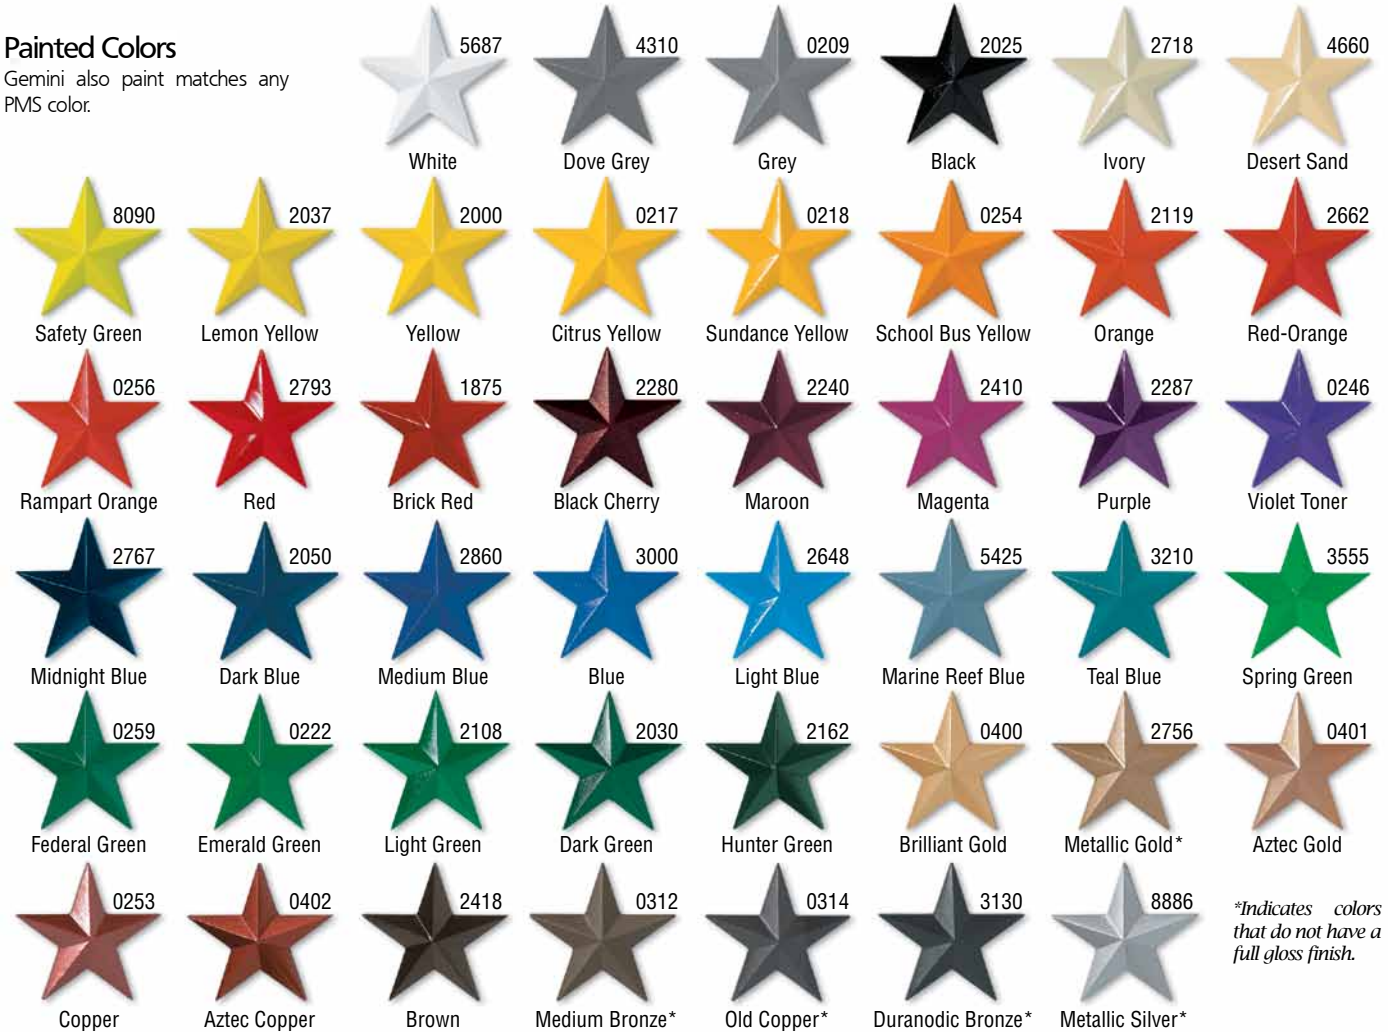

Gemini Standard Styles

The styles listed below are just a sampling of Gemini's capabilities. Custom styles are also available.

AMERICANA BOLD ▲
Antique Olive ●
Architectural ▲●■
ARIAL ▲
Arial Bold ▲●
Avant Garde Medium ▲●
AVANT EXTRA BOLD ▲
BARNUM ●
CLASSIC BARNUM ●
Bauhaus ●
Benguiat ●
BODONI CONDENSED ▲
Bodoni Italic ●
BROADWAY ▲
Brush Script ●
Casual Italic Script ●
CASLON ADBOLD ●
Century Bold Condensed ●
CENTURY SCHOOLBOOK BOLD ●
CLARENDON MEDIUM ▲
Clarendon Fortune Bold ▲●
CLARION ●
Clearview One-Bold ●
Comic Sans Bold ●
Commercial Script ●
Consort ●
CONSORT ROUND ●
Consort Condensed ●
COPPERPLATE ▲●
COOPER BLACK ITALIC ●
Cooper Black ●
COUNTRY GOTHIC ●
CRAW CLARENDON CONDENSED ▲
EUROSTYLE BOLD ●
EUROSTYLE BOLD EXT. ▲
EUROSTYLE BOLD EXT. ITALIC ●
FRIZ QUADRATA ▲●
FRUTIGER 65 ●
Futura ▲●
Futura Condensed ▲●
Futura Bold ▲●
FUTURA EXTRA BOLD ITALIC ●
Futura Round ●
Gil Sans Bold ●
Garamond Bold Italic ▲●
GARAMOND BOLD ▲
Garamond Bold Round ●
GARAMOND REGULAR ▲
GEMCO ●

Typical Sizes

▲ Cast - 4", 6", 8", 10", 12", 15", 18"

● Formed - 4", 6", 9", 10", 12", 15", 18", 24", 30"

■ Minnesota - 4", 6", 8", 10", 12", 15", 18"

Gemini Standard Colors

Due to limitations in the printing process, printed colors can vary from actual colors.
For an exact match of any color shown here, ask for a free color sample.

Plastic Colors

Painted Colors

Gemini also paint matches any PMS color.

*Indicates colors that do not have a full gloss finish.

Dedicated to providing superior quality and fast
turn-around through cutting edge technology