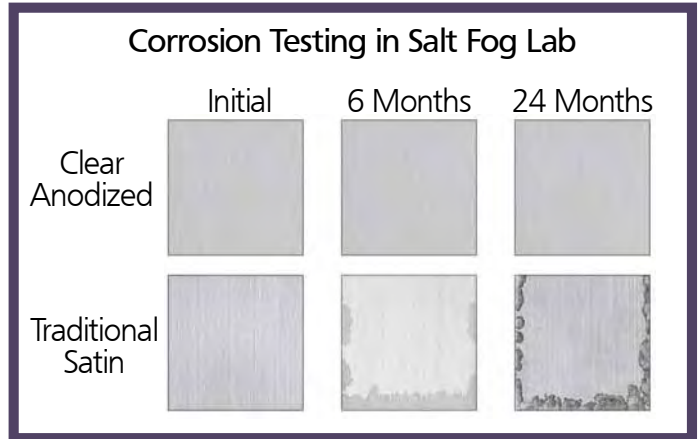

The Ultimate Aluminum Finish

Anodized finishes are not just coatings - they are a part of the finished aluminum letter. Anodizing is an electro-chemical process that hardens aluminum and allows it to be colorized. Gemini performs our own anodizing to ensure that all of the letters within your order have color consistency.

Why should you choose an anodized finish for your flat cut metal letter?

Anodizing provides:

- Superior abrasion and weather resistance
- Increased hardness and durability
- Protection against cracking or peeling
- A beautiful, long-lasting finish
- Defense against sunlight and UV rays
- An environmentally friendly final product